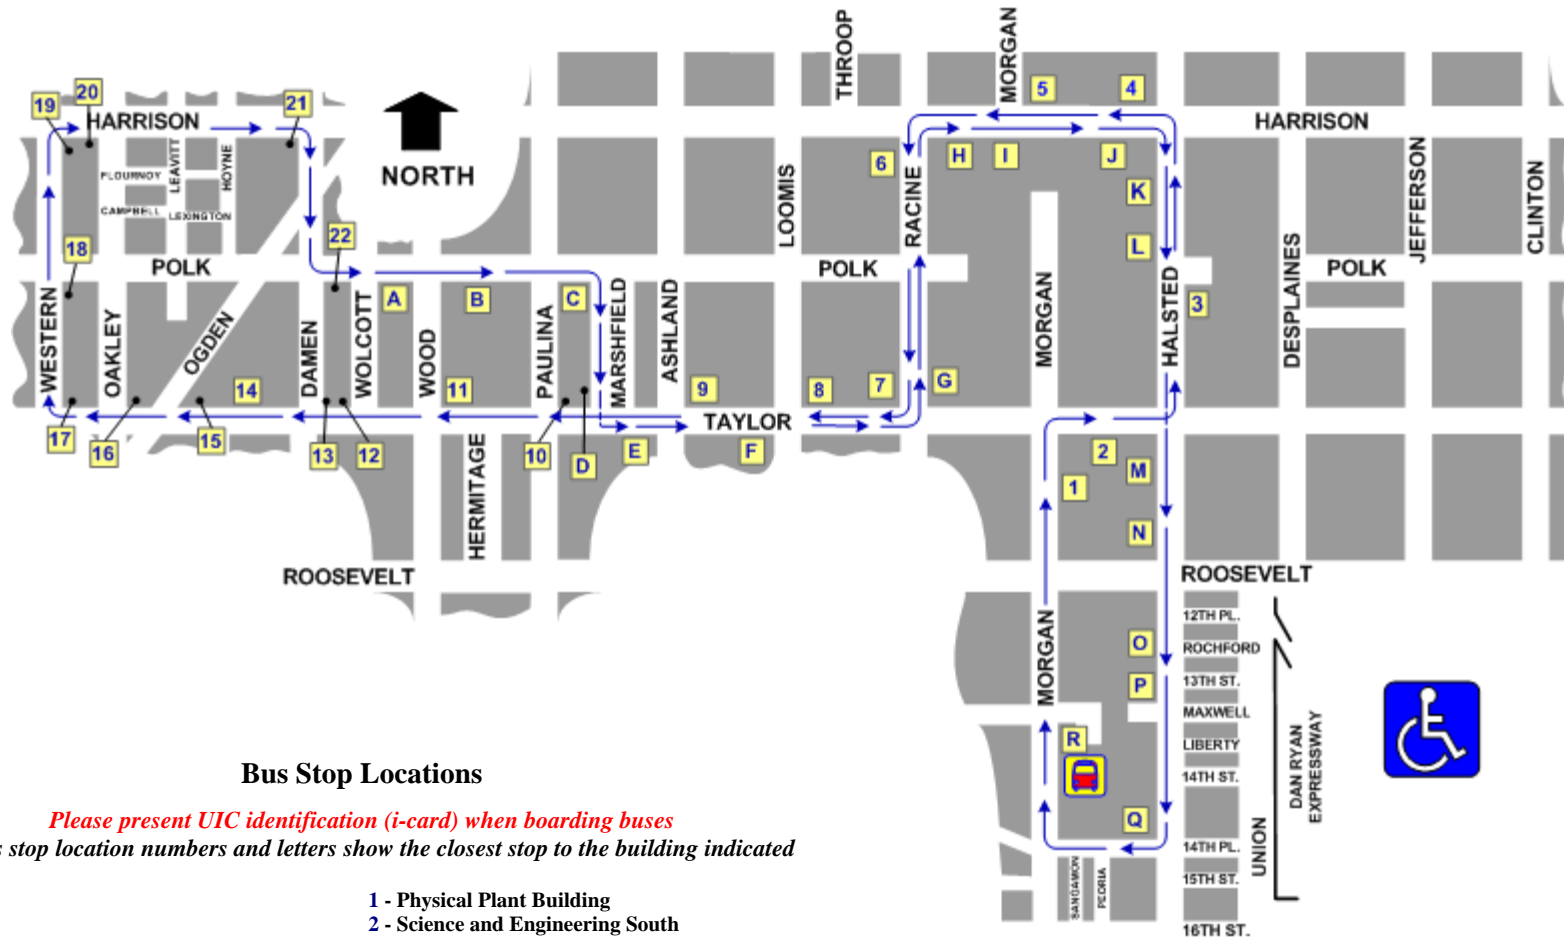

UIC Intercampus Evening/Weekend Bus Route

Bus Stop Locations

Please present UIC identification (i-card) when boarding buses

The bus stop location numbers and letters show the closest stop to the building indicated

- | | |
|--|---|
| <ul style="list-style-type: none"> A - College of Medicine West B - Administrative Office Building C - College of Dentistry/MAB D - SPHPI E - Taylor and Ashland F - Taylor and Loomis G - Racine and Taylor H - UIC Pavilion I - Behavioral Sciences Building J - Alumni Hall K - Student Residence and Commons L - UIC Student Center East M - Science and Engineering South N - Roosevelt Road Building O - Beckham Hall P - Robinson Hall Q - 14th and Halsted R - UIC Police Station | <ul style="list-style-type: none"> 1 - Physical Plant Building 2 - Science and Engineering South 3 - UIC Student Center East 4 - Student Residence and Commons 5 - University Hall 6 - Racine and Harrison 7 - Racine and Taylor 8 - Taylor and Loomis 9 - Taylor and Ashland 10 - Taylor and Paulina 11 - UIC Hospital 12 - Biologic Resources Laboratory 13 - Benjamin Goldberg Research Center 14 - School of Public Health West 15 - Taylor and Ogden 16 - Taylor and Oakley 17 - Taylor and Western 18 - Western and Polk 19 - Western and Harrison 20 - Harrison and Oakley 21 - Harrison and Damen 22 - Single Student Residence |
|--|---|

Monday through Friday
 6:00 p.m. – 12:30 a.m.* 30-Minute Service
 * Last run leaves stop 1 at 11:45 p.m.

Saturday, Sunday, and Holidays
 7:00 a.m. – 11:00 p.m.* Hourly Service
 * Last run leaves stop 1 at 10:00 p.m.

Red Car Service
 Seven Days per Week (Including Holidays)

11:00 p.m. – 7:00 a.m.

(312) 996-6800
