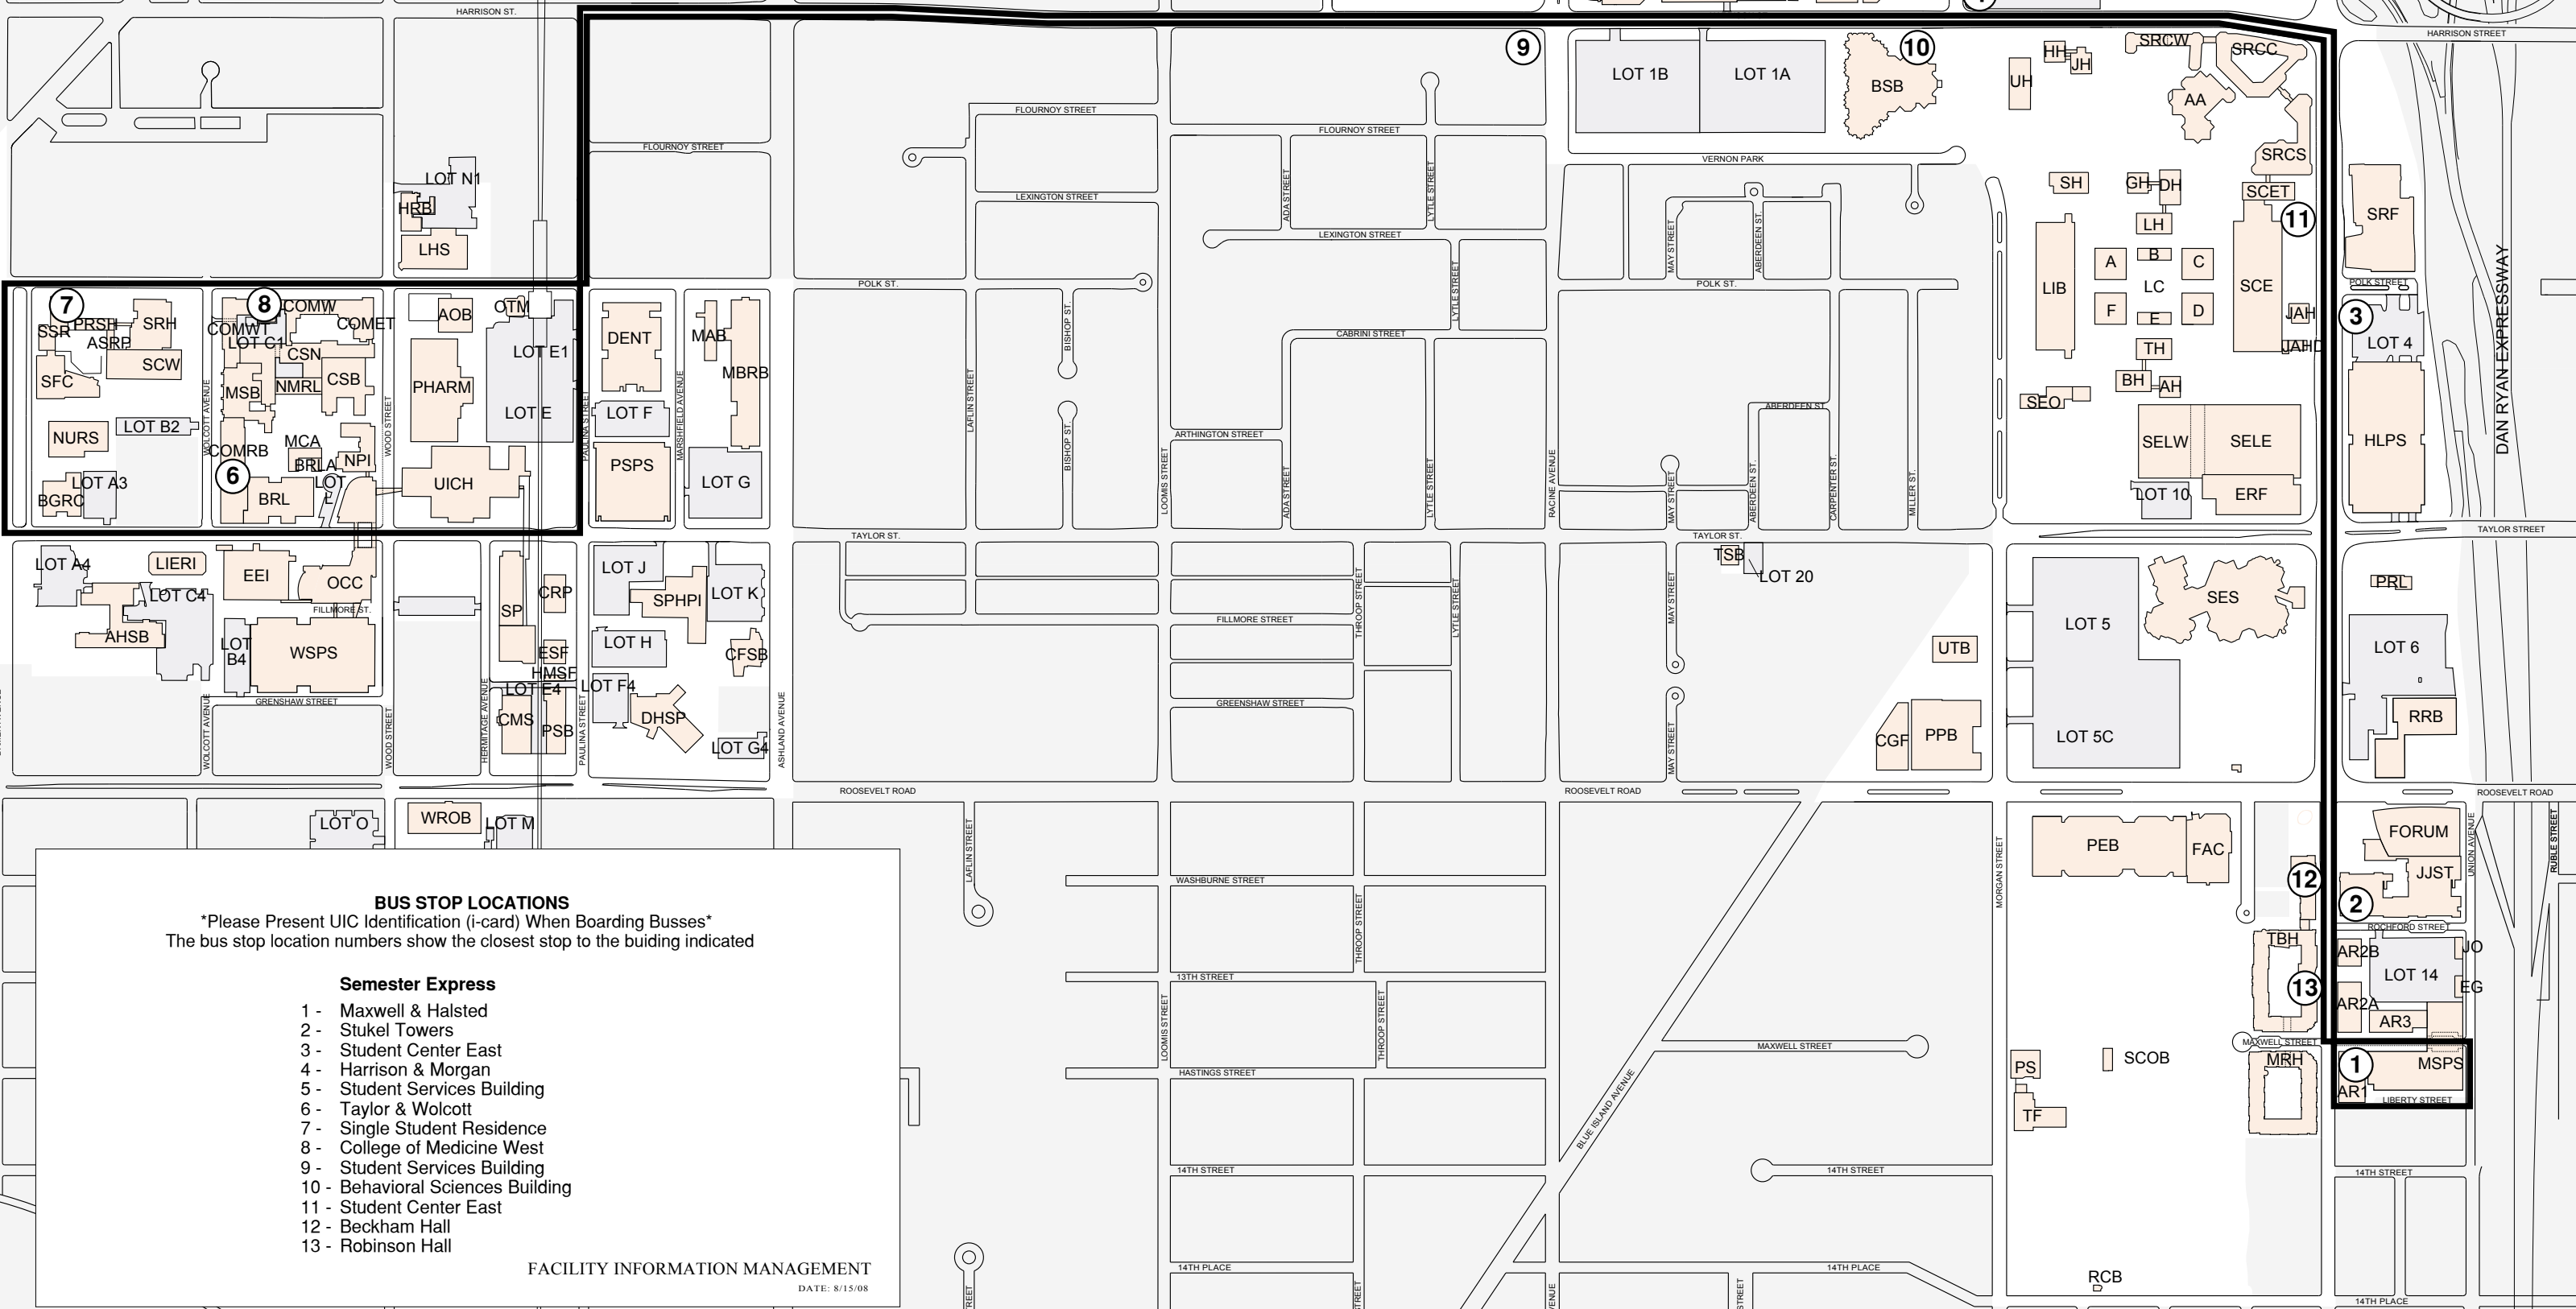

# UIC Semester Express Bus Route

## LEGEND

-  UIC SEMESTER EXPRESS BUS STOP
-  UIC SEMESTER EXPRESS BUS ROUTE

**UIC** UNIVERSITY OF ILLINOIS  
AT CHICAGO

### BUS STOP LOCATIONS

\*Please Present UIC Identification (i-card) When Boarding Busses\*  
The bus stop location numbers show the closest stop to the building indicated

#### Semester Express

- 1 - Maxwell & Halsted
- 2 - Stukel Towers
- 3 - Student Center East
- 4 - Harrison & Morgan
- 5 - Student Services Building
- 6 - Taylor & Wolcott
- 7 - Single Student Residence
- 8 - College of Medicine West
- 9 - Student Services Building
- 10 - Behavioral Sciences Building
- 11 - Student Center East
- 12 - Beckham Hall
- 13 - Robinson Hall