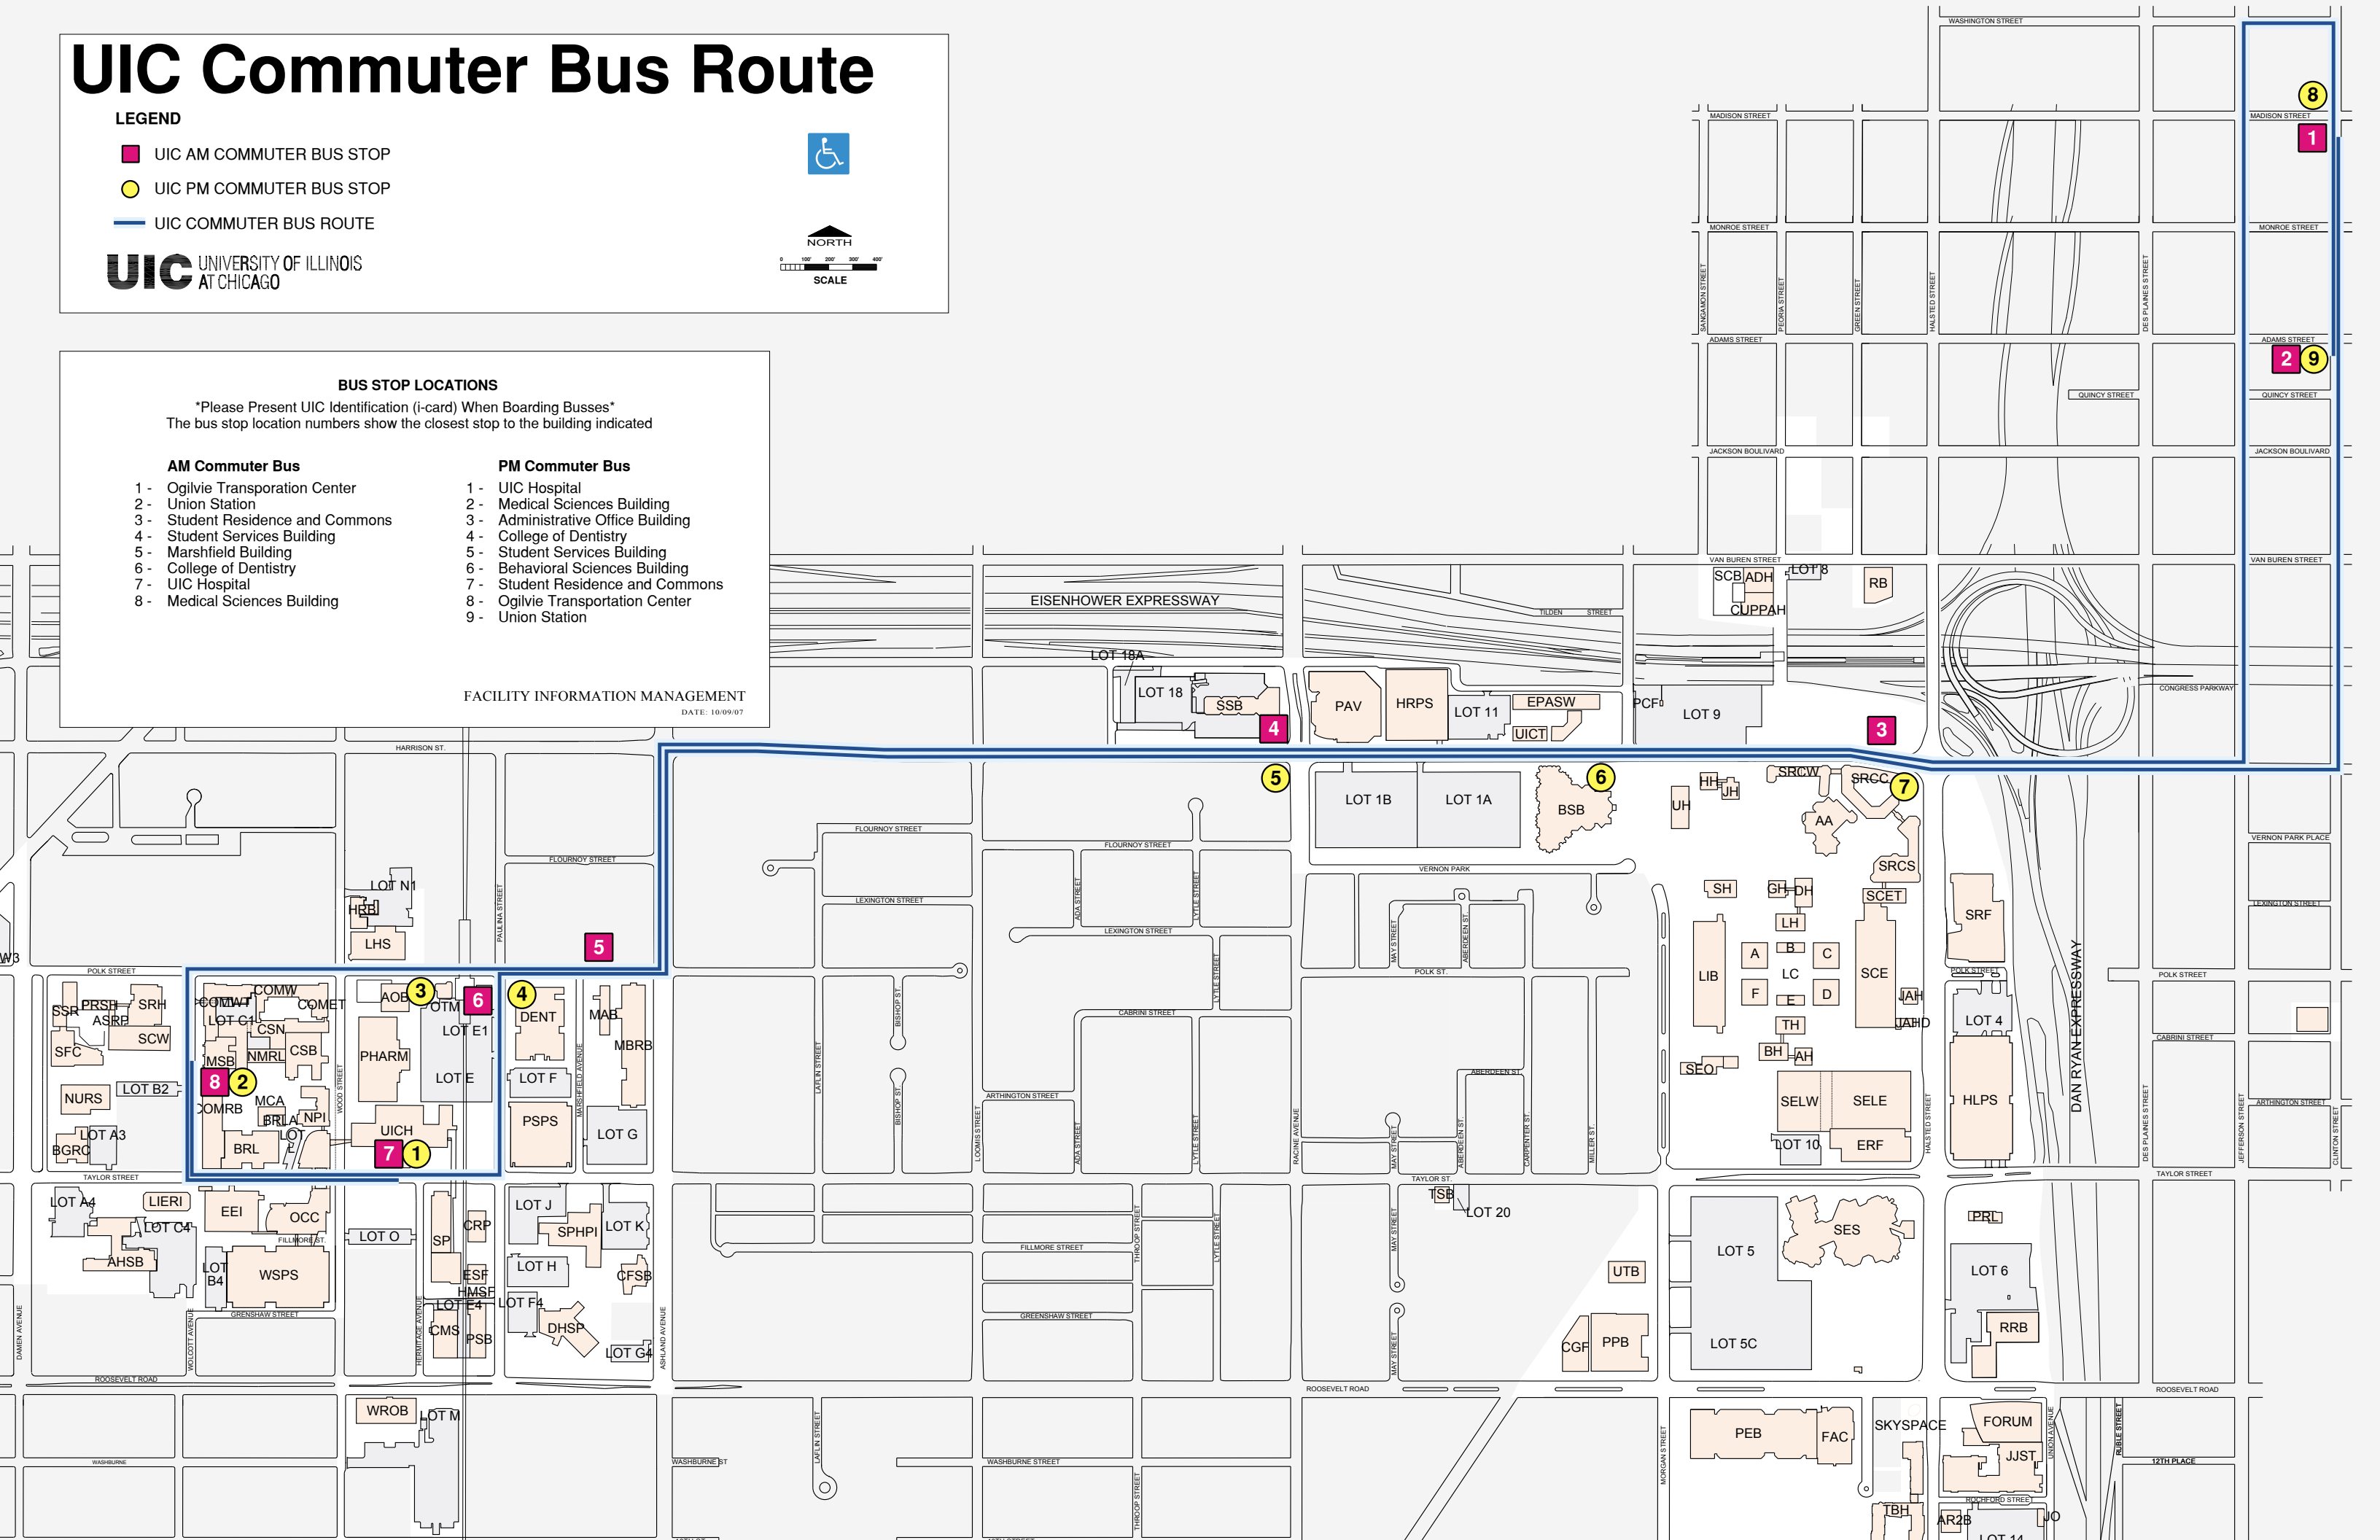

UIC Commuter Bus Route

LEGEND

- UIC AM COMMUTER BUS STOP
- UIC PM COMMUTER BUS STOP
- UIC COMMUTER BUS ROUTE

UIC UNIVERSITY OF ILLINOIS
AT CHICAGO

BUS STOP LOCATIONS

Please Present UIC Identification (i-card) When Boarding Busses
The bus stop location numbers show the closest stop to the building indicated

AM Commuter Bus

1. 1 - Ogilvie Transportation Center
2. 2 - Union Station
3. 3 - Student Residence and Commons
4. 4 - Student Services Building
5. 5 - Marshfield Building
6. 6 - College of Dentistry
7. 7 - UIC Hospital
8. 8 - Medical Sciences Building

PM Commuter Bus

1. 1 - UIC Hospital
2. 2 - Medical Sciences Building
3. 3 - Administrative Office Building
4. 4 - College of Dentistry
5. 5 - Student Services Building
6. 6 - Behavioral Sciences Building
7. 7 - Student Residence and Commons
8. 8 - Ogilvie Transportation Center
9. 9 - Union Station

FACILITY INFORMATION MANAGEMENT
DATE: 10/09/07

8
1

2
9

4

3

5

6

7

5

3

6

4

8

2

7

1